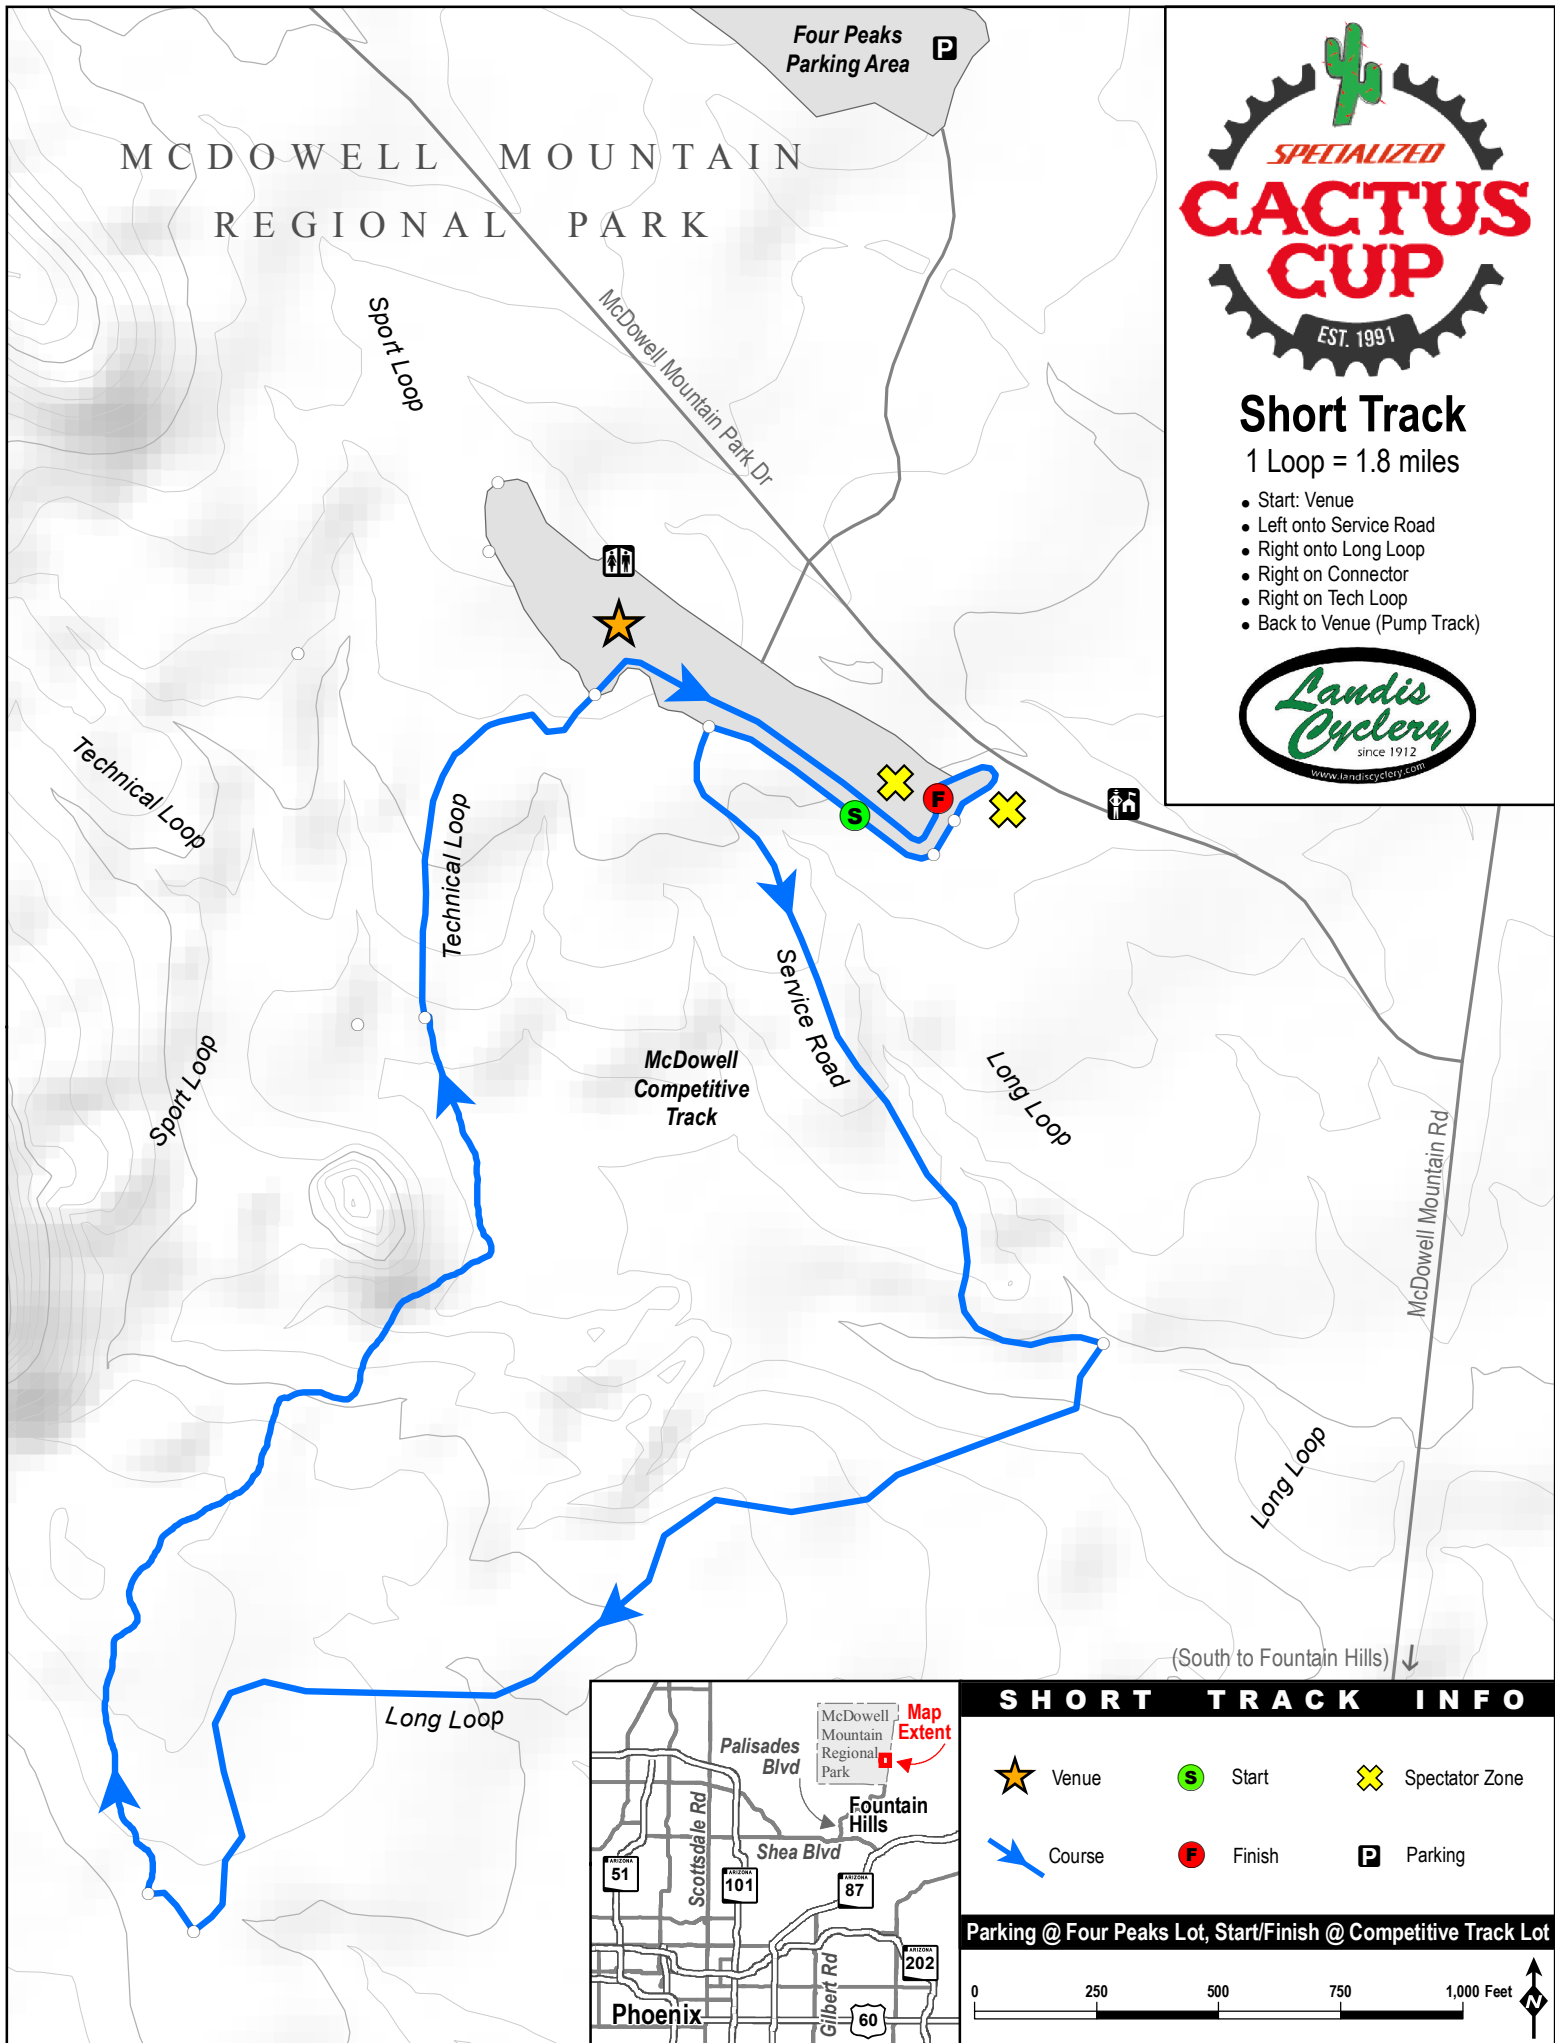

## Short Track

1 Loop = 1.8 miles

- Start: Venue
- Left onto Service Road
- Right onto Long Loop
- Right on Connector
- Right on Tech Loop
- Back to Venue (Pump Track)

### SHORT TRACK INFO

- ★ Venue
- Ⓢ Start
- ✕ Spectator Zone
- ➡ Course
- Ⓡ Finish
- Ⓟ Parking

Parking @ Four Peaks Lot, Start/Finish @ Competitive Track Lot