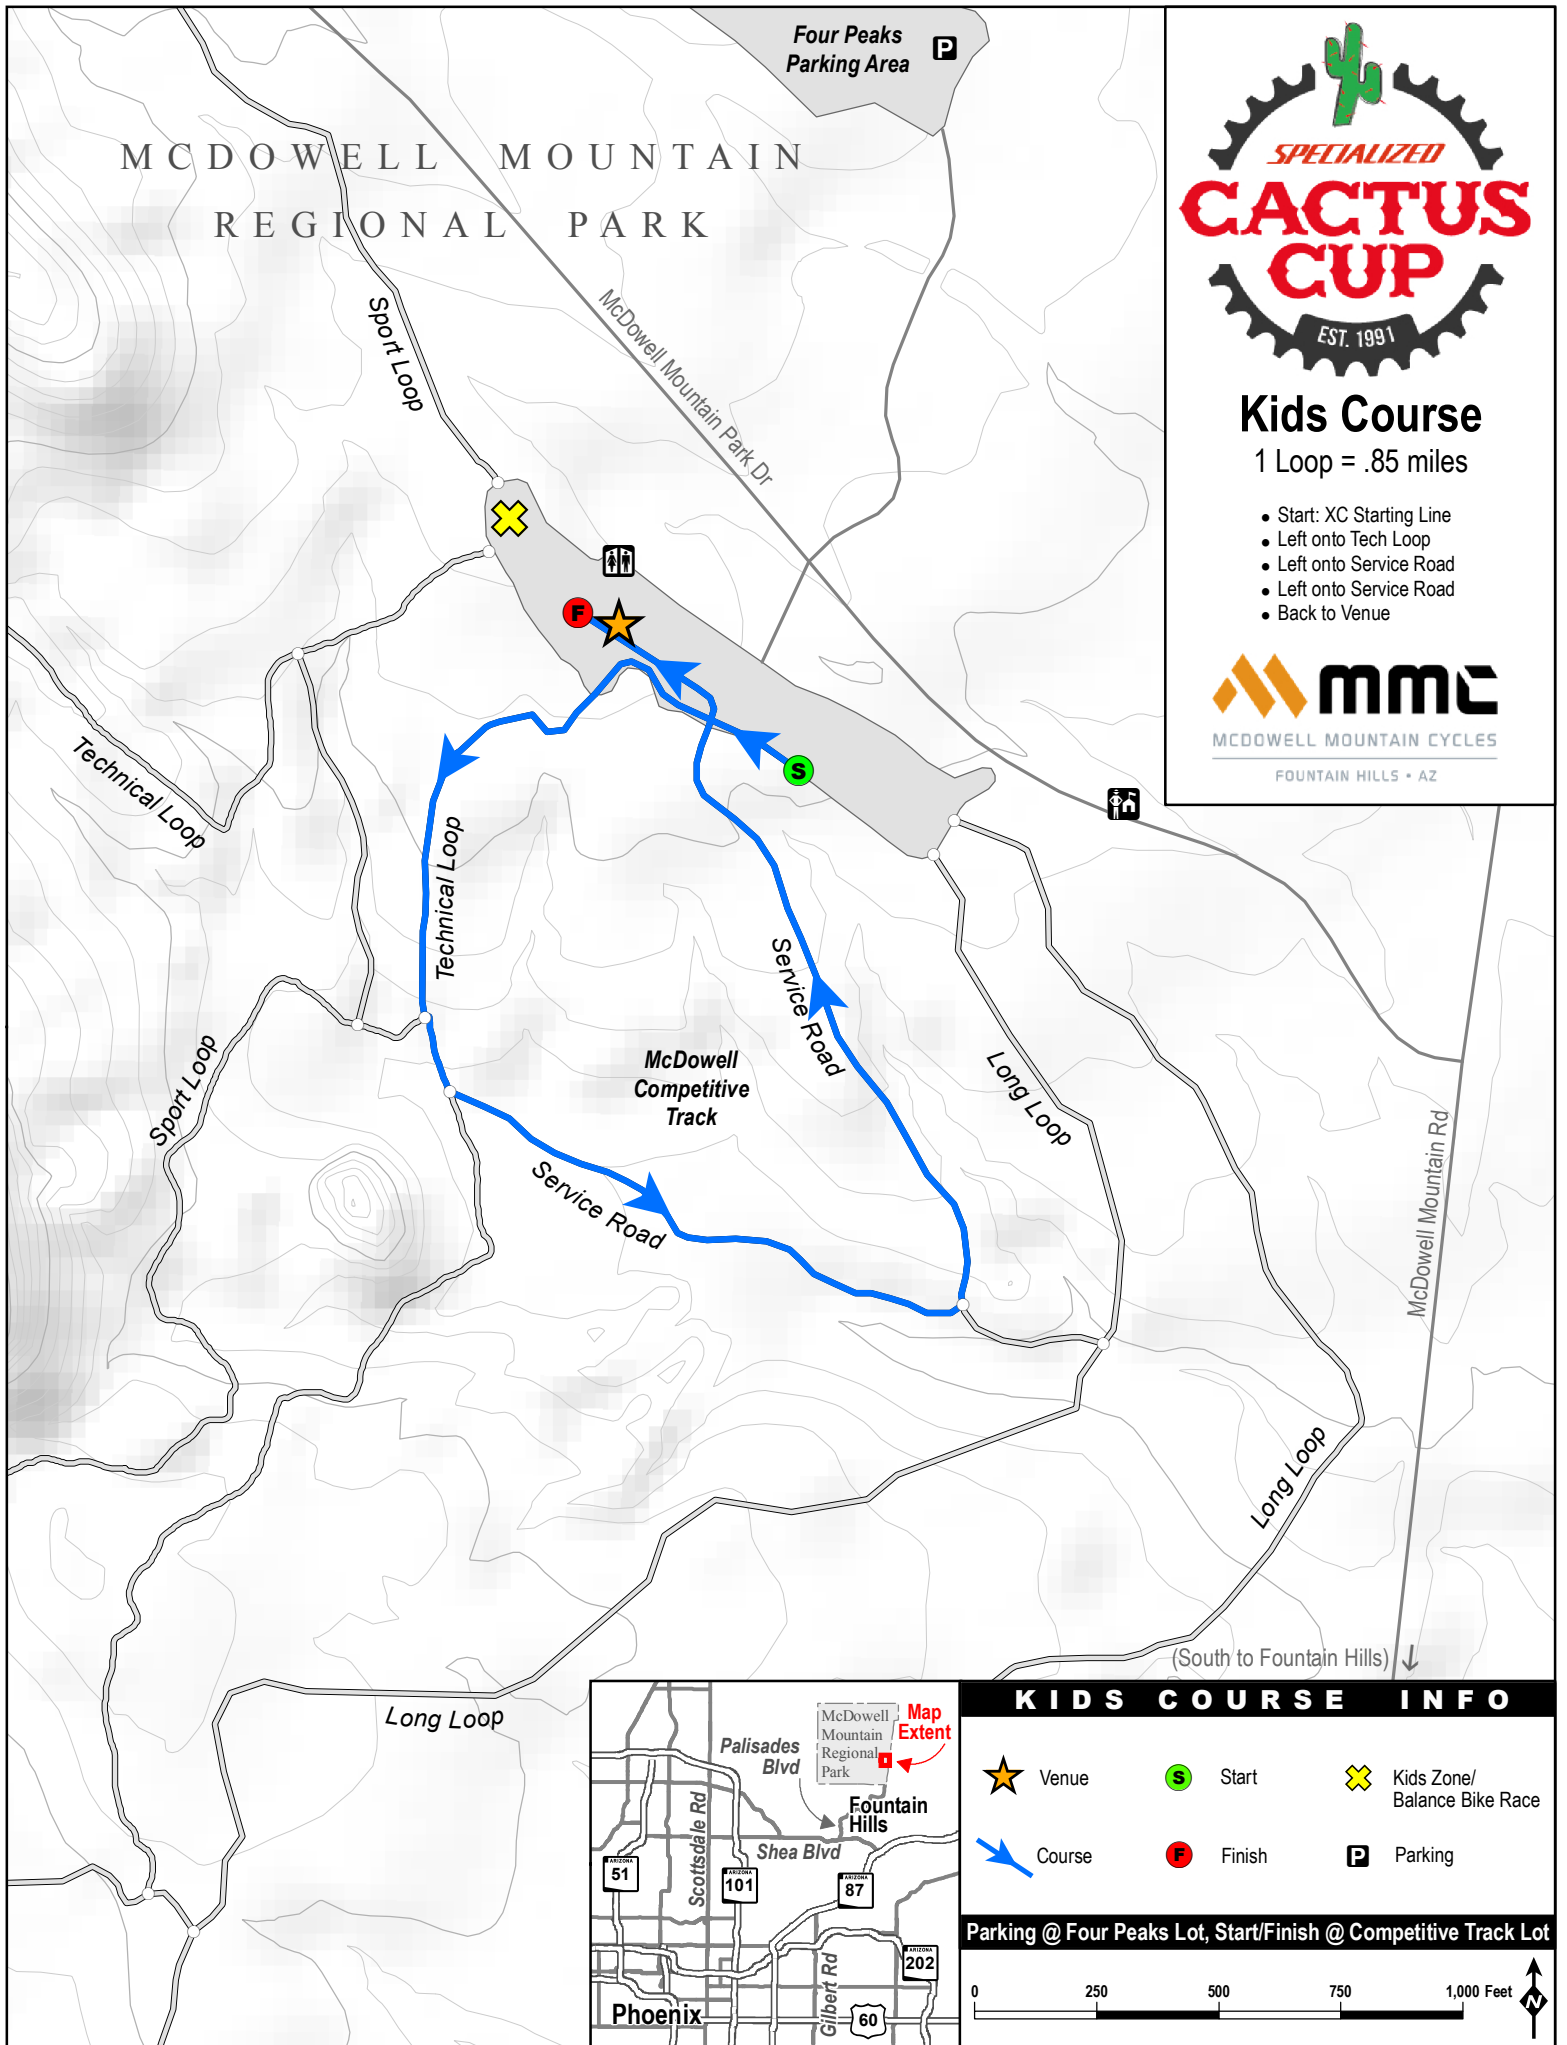

## Kids Course

1 Loop = .85 miles

- Start: XC Starting Line
- Left onto Tech Loop
- Left onto Service Road
- Left onto Service Road
- Back to Venue

### KIDS COURSE INFO

Venue	Start	Kids Zone/ Balance Bike Race
Course	Finish	Parking

**Parking @ Four Peaks Lot, Start/Finish @ Competitive Track Lot**

0 250 500 750 1,000 Feet